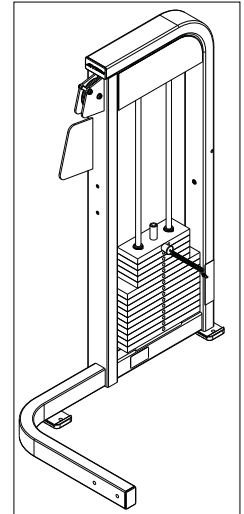

PSBCSE BICEPS CURL COMPONENT ASSEMBLY

SEE PAGE 4 FOR LEGEND

PSBCSE BICEPS CURL COMPONENT ASSEMBLY LEGEND

ITEM NO.	QTY.	PART NO.	DESCRIPTION
1	1	7442801	ASSY, PSBC SEAT FRAME
2	1	7442901	ASSY, PSBC SIDE FRAME
3	1	7443101	ASSY, PSBC MOVEMENT ARM
4	4	3236204	SCREW, M10 X1.5 35MM
5	1	80070XX	PAD, ELBOW 24 X 11
6	4	3236801	NUT, M10 HEX NYLOCK SS
7	6	3236212	SCREW, M10 X1.5 75MM
8	10	3236601	WASHER, 3/8 SAE SS
9	4	3236602	WASHER, 3/8 ID X 1.25 OD SS
10	1	7351901	PAD, SADDLE
11	1	7423701	CABLE, PSBC
12	1	3236902	NUT, M16 X 2 HEX JAM SS
13	1	80279XX	COVER, ELBOW PAD
14	1	7396701	ASSY, ROLLER SEAT 90 DEG

PSBCSE BICEPS CURL SIDE FRAME ASSEMBLY - 7442901

SEE PAGE 6 FOR LEGEND

PSBCSE BICEPS CURL SIDE FRAME ASSEMBLY LEGEND

ITEM NO.	QTY.	PART NO.	DESCRIPTION
1	1	7382101	WLDMT, PSBC- WEIGHT STACK
2	2	3237801	PULLEY, 4.5" OD
3	1	7352301	CAP, END 2 X 3
4	1	7352401	CAP, END 2 X 4
5	2	7606602	COVER, STACK-PRO2 STD
6	1	3236901	NUT, M10 X 1.5 JAM
7	3	3236206	SCREW, M10 X1.5 45MM
8	2	7348101	WASHER, SPACER
9	2	7335401	NUT, M10 X 1.5 SOCKET HEAD
10	2	3236601	WASHER, 3/8 SAE SS
11	1	7491101	LABEL, PSBC LOGO PANEL
12	1	7443001	LABEL, PSBC PLACARD
13	1	7353401	ASSY, 200LB STACK
14	2	7352101	CUSHION, WEIGHT STACK
15	2	7328604	GUIDE ROD, .75 OD SOLID 43.88
16	2	7402301	RETAINER, GUIDEROD
17	2	3232421	RING, BRE .940, 5100-100 ST PP B
18	2	3240501	M10 X 1.5 HXS NO CUP ST BO
19	12	7544202	PAD, DUAL LOCK 250 1.5" X 2.0"
20	1	7422004	LABEL, 2" ASTM WARN
21	1	7348001	LABEL, LIFE FITNESS LOGO
22	1	7422003	LABEL, MOVING PARTS
23	1	7571301	LABEL, SERIAL NUMBER
24	2	7388201	FOOTPAD, PS RUBBER
25	6	3238101	NUT, BLIND INSERT M10 X 1.5
26	2	3237401	PLUG, 7/16" HOLE