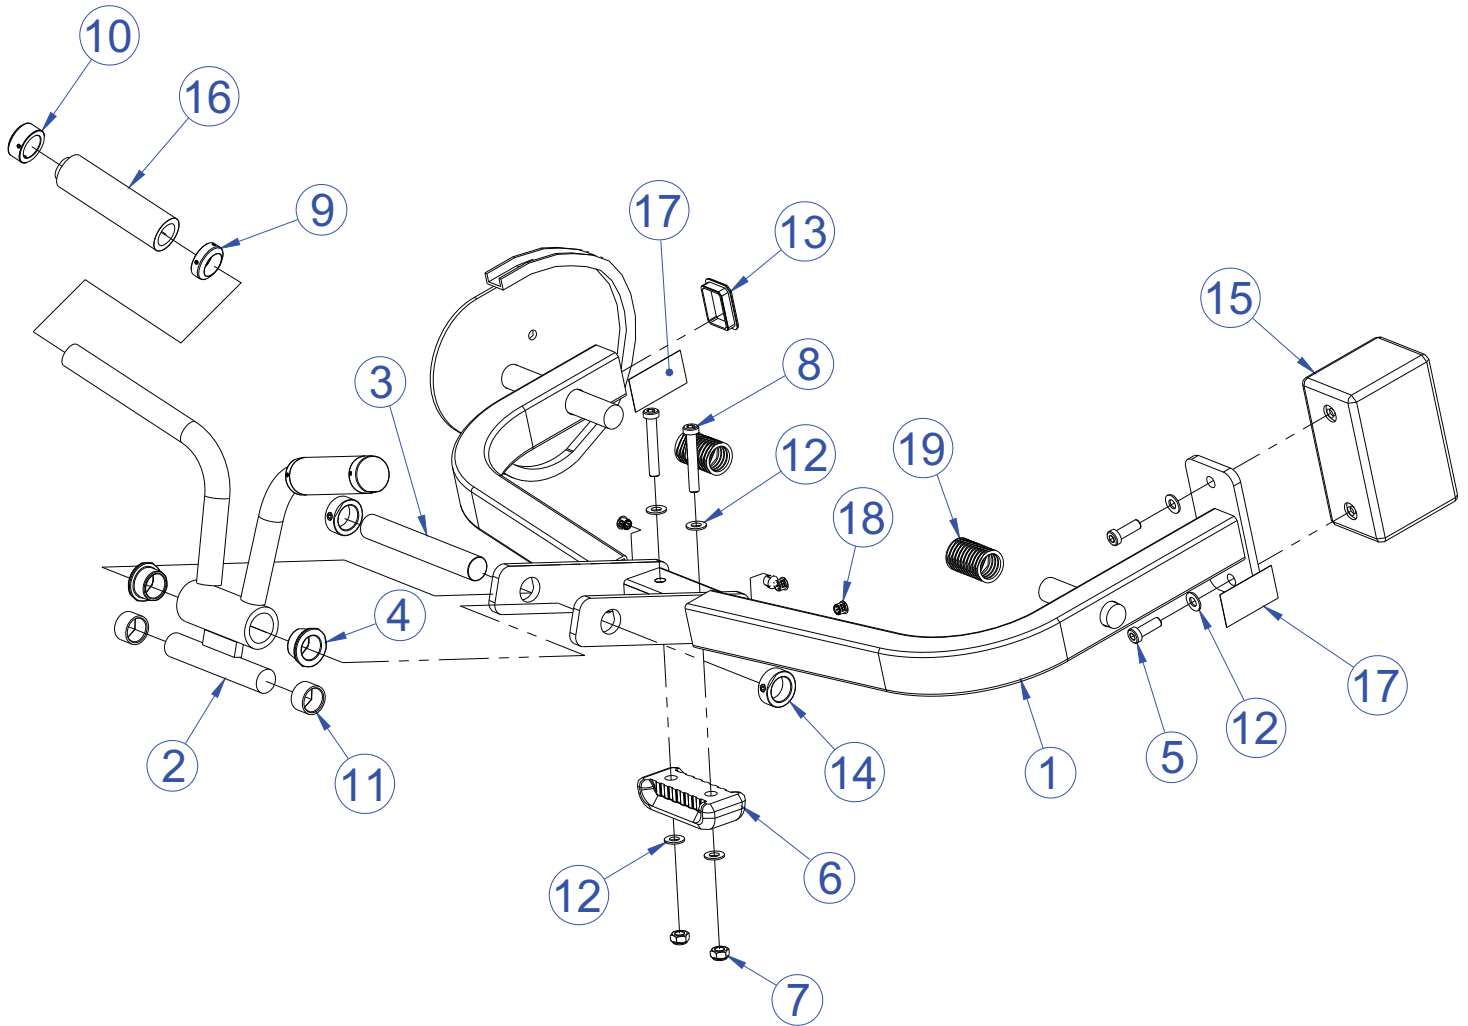

PSBCSE BICEPS CURL MOVEMENT ARM ASSEMBLY - 7443101

SEE PAGE 8 FOR LEGEND