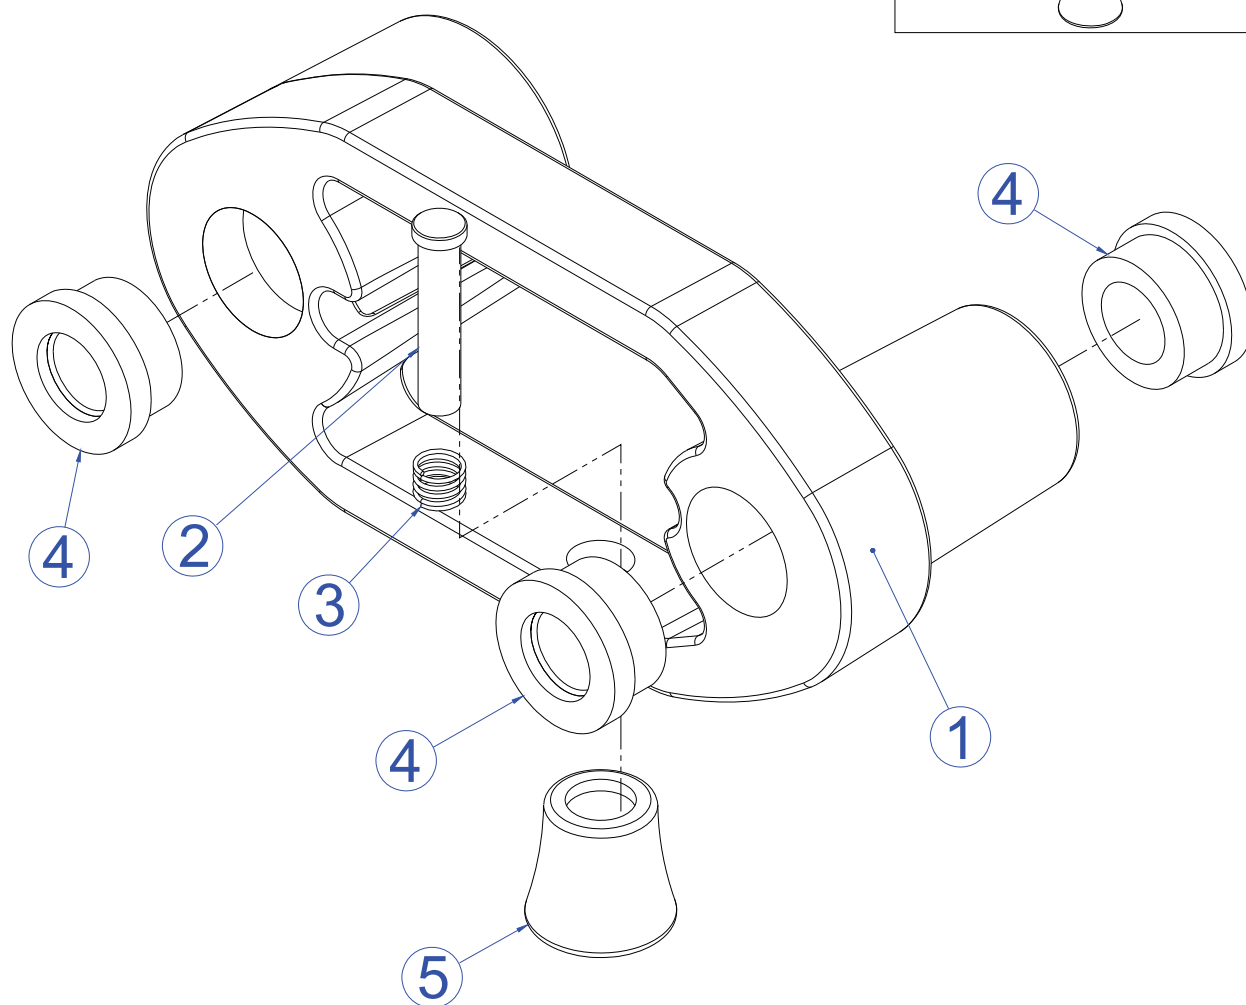

PSBCSE BICEPS CURL 5LB INCREMENT WEIGHT ASSEMBLY - 7446501

ITEM NO	QTY	PART NO	DESCRIPTION
1	1	7446602	BODY, 5LB INCREMENT WEIGHT
2	1	7446901	PIN, RETAINING
3	1	7447001	SPRING, COMPRESSION
4	3	7560001	BUSHING, MTS, INC WEIGHT
5	1	7351401	KNOB, TULIP STYLE