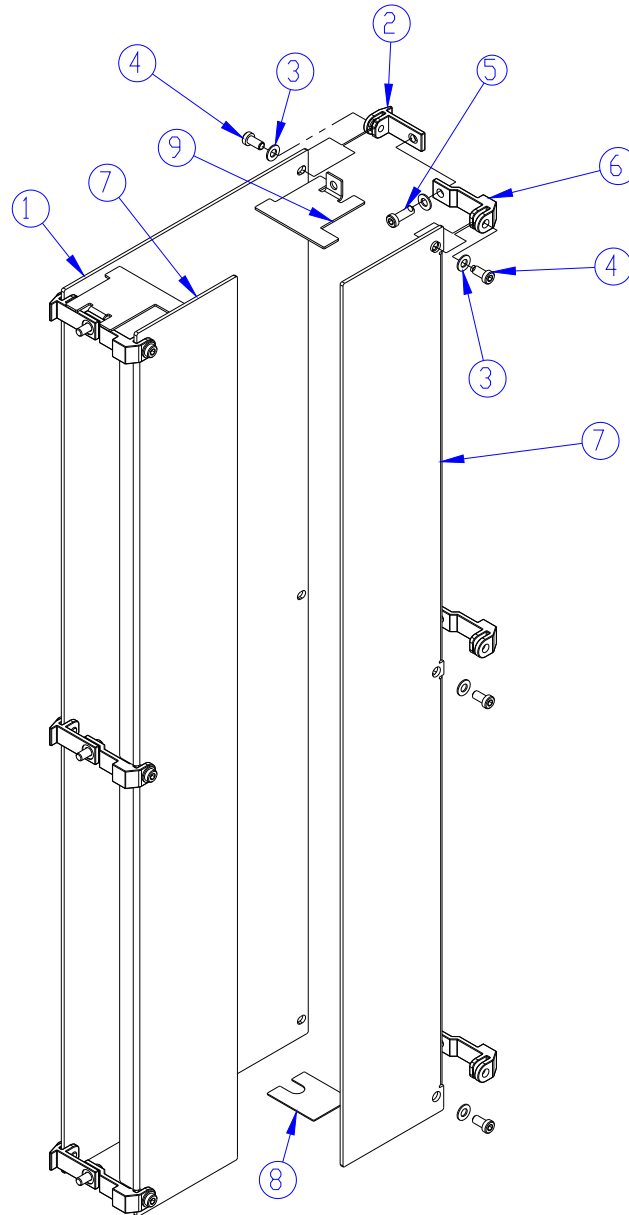

PSBCSE BICEPS CURL

OPTIONAL FULL SHROUD KIT - 7539601

ITEM NO	QTY	PART NO	DESCRIPTION
1	1	7376801	SHIELD, PS REAR
2	6	7655301	BRACKET, PS REAR SHIELD
3	18	3236601	WASHER, 3/8 SAE SS
4	12	3236201	SCREW, M10 X1.5 20MM
5	6	3236203	SCREW, M10 X1.5 30MM
6	6	7376601	BRACKET, PS FRONT SHIELD
7	2	7376901	SHIELD, PS - FRONT
8	2	7570901	PLATE, PS SHIELD STAND-OFF
9	2	7657401	PLATE, PRO2 SHROUD SPCR