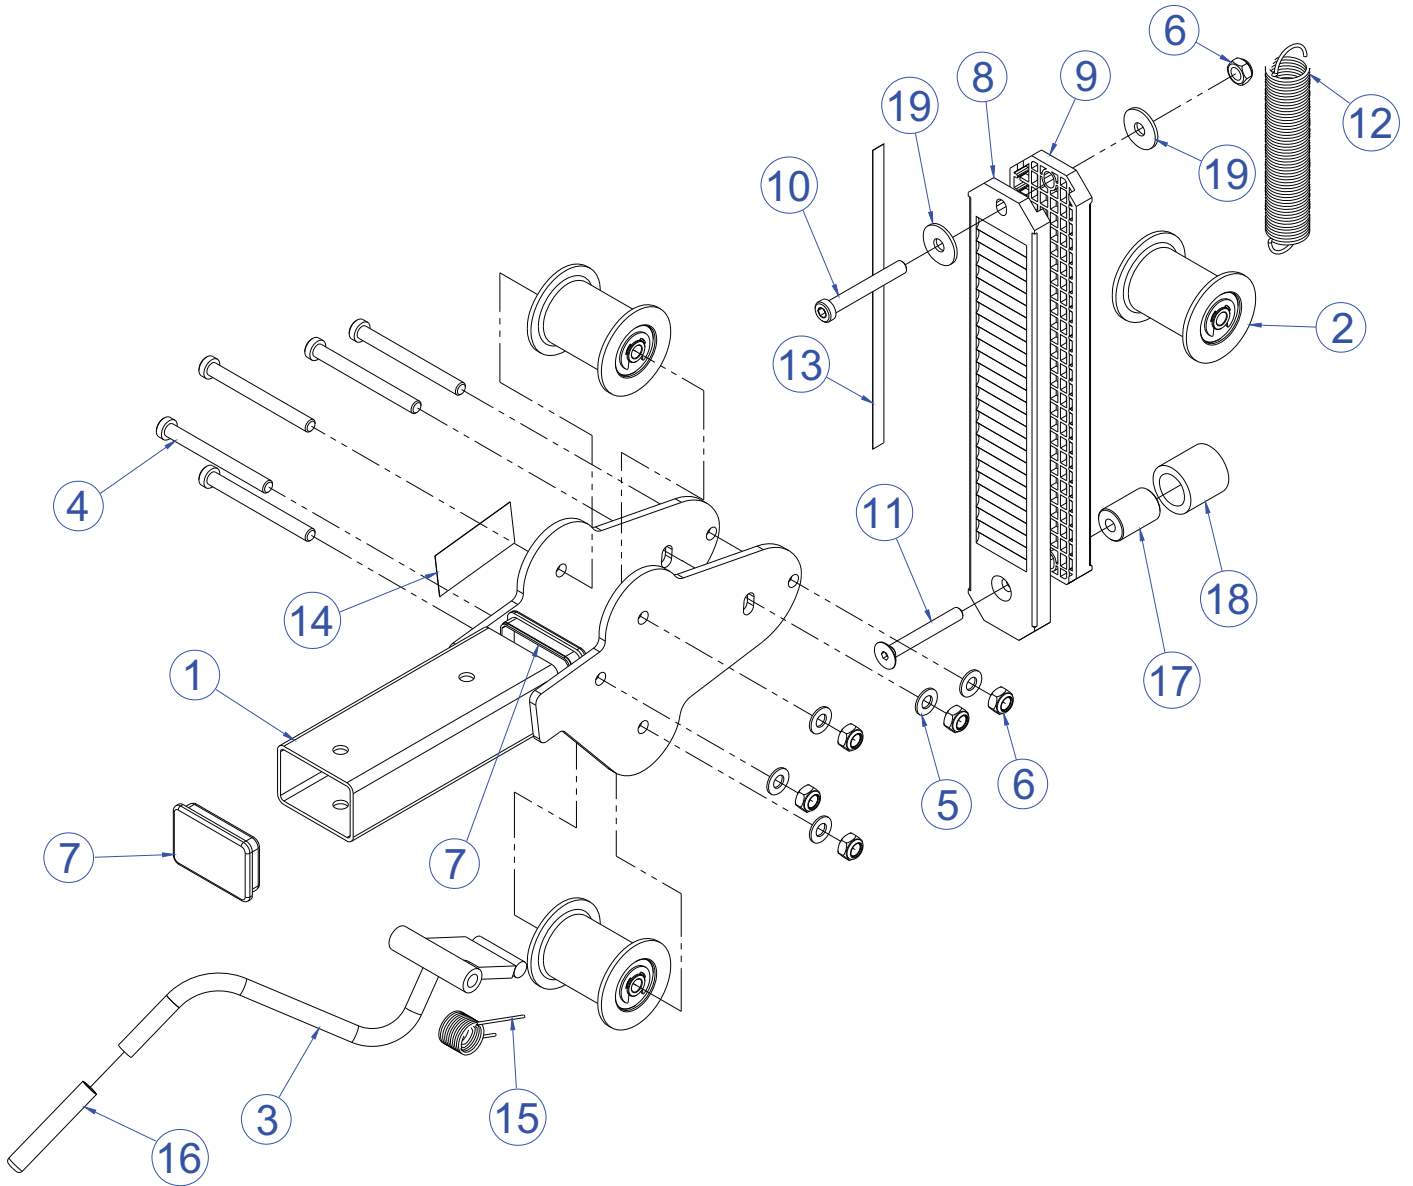

PSBCSE BICEPS CURL ROLLER SEAT ASSEMBLY - 7396701

SEE PAGE 12 FOR LEGEND