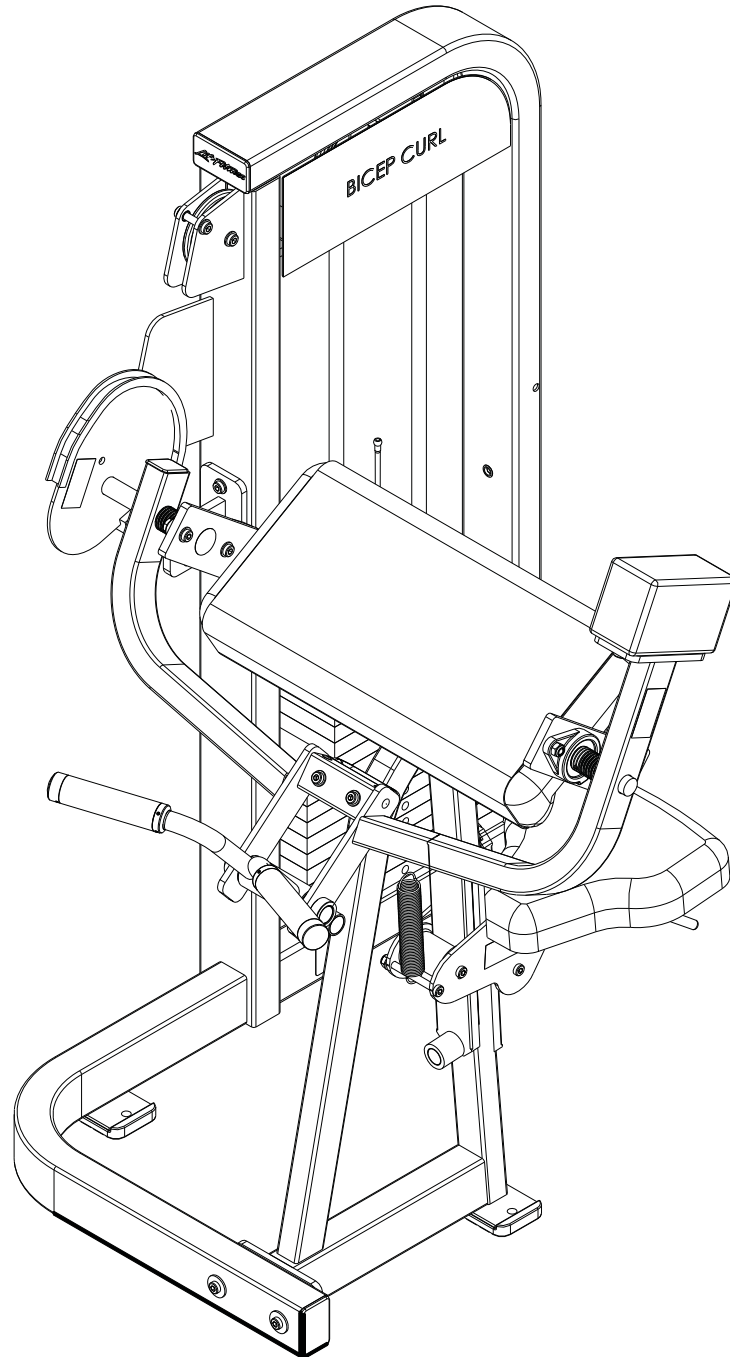

PRO 2 SERIES
PSBCSE BICEPS CURL

Customer Support Services
PARTS MANUAL

PSBCSE BICEPS CURL CONTENTS

	Page
COMPONENT ASSEMBLY	3
COMPONENT ASSEMBLY LEGEND	4
SIDE FRAME	5
SIDE FRAME ASSEMBLY LEGEND	6
MOVEMENT ARM ASSEMBLY	7
MOVEMENT ARM ASSEMBLY LEGEND	8
SEAT FRAME ASSEMBLY	9
SEAT FRAME ASSEMBLY LEGEND	10
ROLLER SEAT ASSEMBLY	11
ROLLER SEAT ASSEMBLY LEGEND	12
5LB INCREMENT WEIGHT ASSEMBLY	13
INCREMENT WEIGHT ASSEMBLY W/STRIKER	14
WEIGHT STACK (200LB)	15
REAR SHROUD KIT	16
OPTIONAL FULL SHROUD KIT	17
IMAGE	18

PSBCSE BICEPS CURL COMPONENT ASSEMBLY

SEE PAGE 4 FOR LEGEND

PSBCSE BICEPS CURL COMPONENT ASSEMBLY LEGEND

ITEM NO.	QTY.	PART NO.	DESCRIPTION
1	1	7442801	ASSY, PSBC SEAT FRAME
2	1	7442901	ASSY, PSBC SIDE FRAME
3	1	7443101	ASSY, PSBC MOVEMENT ARM
4	4	3236204	SCREW, M10 X1.5 35MM
5	1	80070XX	PAD, ELBOW 24 X 11
6	4	3236801	NUT, M10 HEX NYLOCK SS
7	6	3236212	SCREW, M10 X1.5 75MM
8	10	3236601	WASHER, 3/8 SAE SS
9	4	3236602	WASHER, 3/8 ID X 1.25 OD SS
10	1	7351901	PAD, SADDLE
11	1	7423701	CABLE, PSBC
12	1	3236902	NUT, M16 X 2 HEX JAM SS
13	1	80279XX	COVER, ELBOW PAD
14	1	7396701	ASSY, ROLLER SEAT 90 DEG