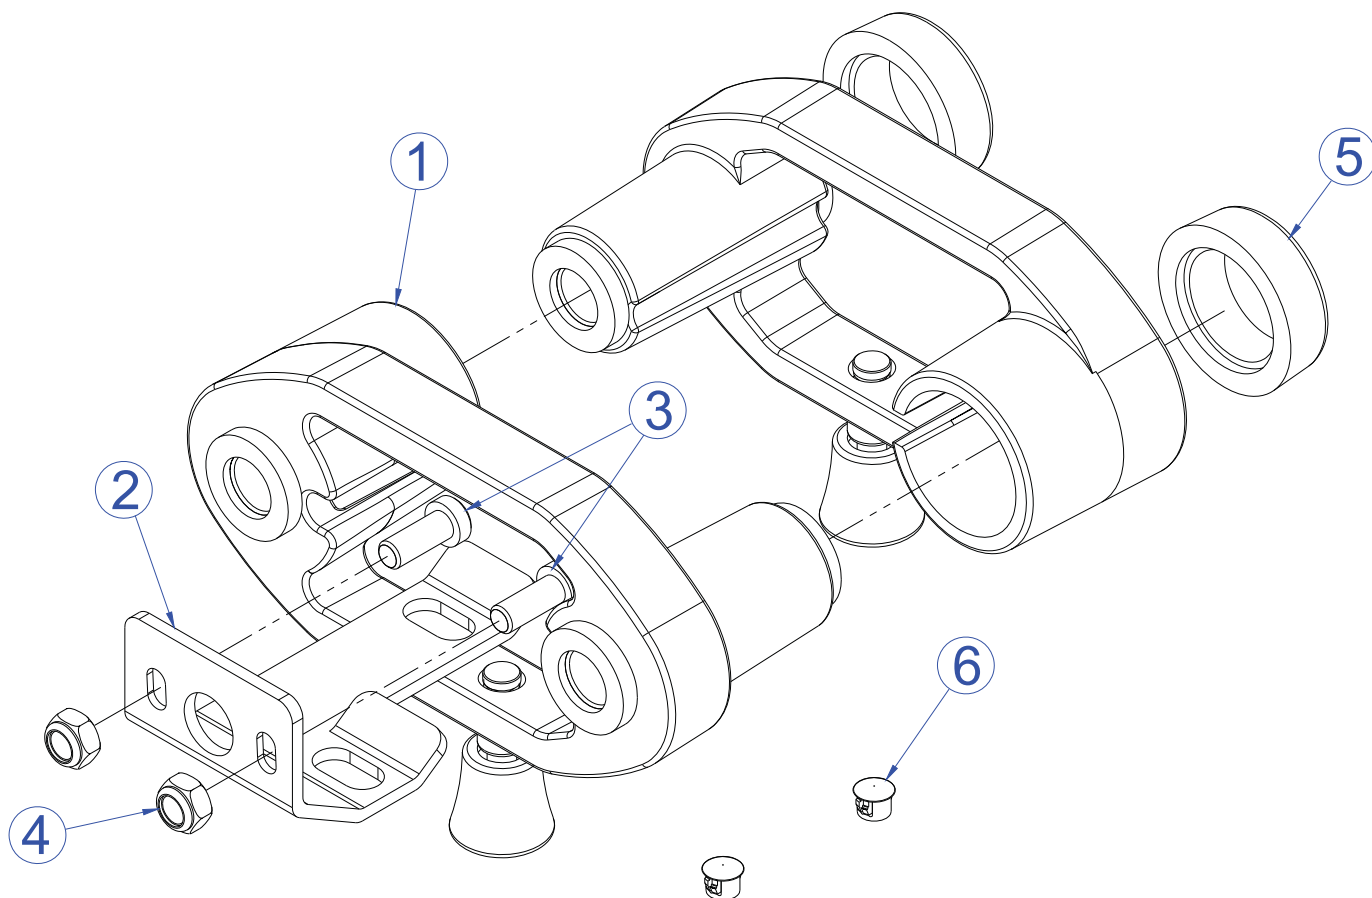

PSBCSE BICEPS CURL INCREMENT WEIGHT W/STRIKER - 7415101

ITEM NO	QTY	PART NO	DESCRIPTION
1	2	7446501	ASSY, 5LB INCREMENT WEIGHT
2	1	8002601	PLATE, INCR. WT STRIKER
3	2	3236202	SCREW, M10 X1.5 25MM
4	2	3236801	NUT, M10 HEX NYLOCK SS
5	2	7767601	BUMPER, PS INCREMENT WT
6	2	3237401	PLUG, 7/16" HOLE