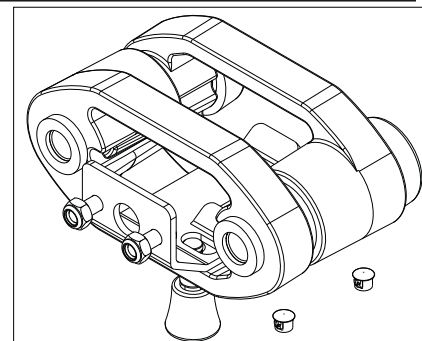

PSBCSE BICEPS CURL INCREMENT WEIGHT W/STRIKER - 7415101

ITEM NO	QTY	PART NO	DESCRIPTION
1	2	7446501	ASSY, 5LB INCREMENT WEIGHT
2	1	8002601	PLATE, INCR. WT STRIKER
3	2	3236202	SCREW, M10 X1.5 25MM
4	2	3236801	NUT, M10 HEX NYLOCK SS
5	2	7767601	BUMPER, PS INCREMENT WT
6	2	3237401	PLUG, 7/16" HOLE