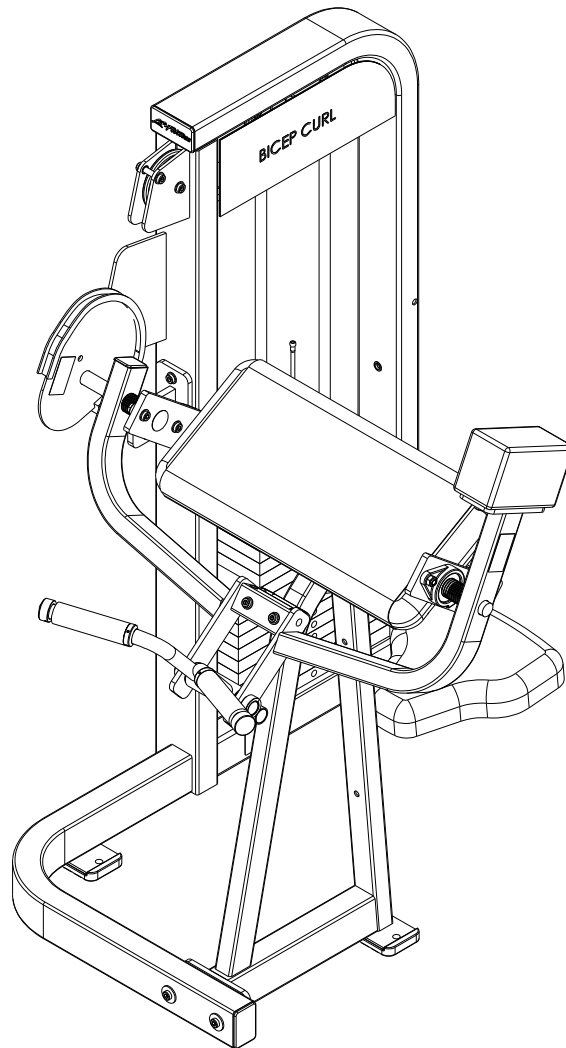

Life Fitness

PRO II SERIES PSBCSE Biceps Curl

Customer Support Services
PARTS MANUAL

PSBCSE BICEPS CURL

Contents

	PAGE
COMPONANT ASSEMBLY	3
SIDE FRAME ASSEMBLY	4
MOVEMENT ARM ASSEMBLY	5
ROLLER SEAT ASSEMBLY	6
INCREMENT WEIGHT ASSEMBLY	7
INCREMENT WEIGHT W/STRIKER	8
WEIGHT STACK ASSEMBLY	9
REAR SHROUD KIT	10
OPTIONAL FULL SHROUD KIT	11