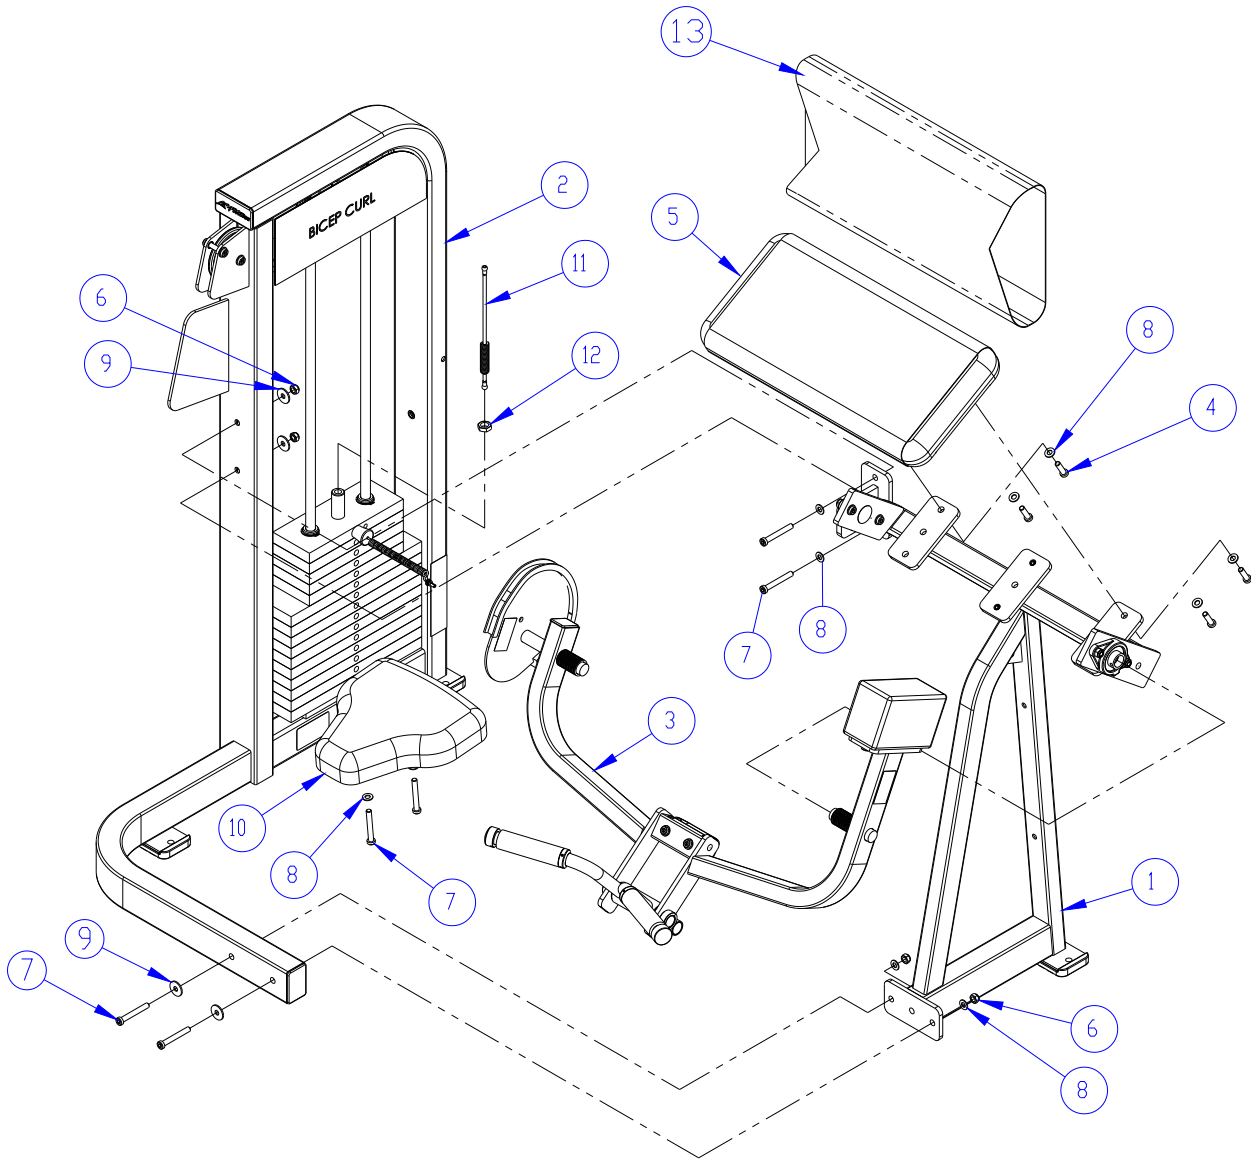

PSBCSE BICEPS CURL COMPONANT ASSEMBLY

ITEM NO	QTY	PART NO	DESCRIPTION
1	1	7442801	ASSY, PSBC SEAT FRAME
2	1	7442901	ASSY, PSBC SIDE FRAME
3	1	7443101	ASSY, PSBC MOVEMENT ARM
4	4	3236204	SCREW, M10 X1.5 35MM
5	1	7766001	PAD, ELBOW 24 X 11
6	4	3236801	NUT, M10 HEX NYLOCK SS
7	6	3236212	SCREW, M10 X1.5 75MM
8	10	3236601	WASHER, 3/8 SAE SS
9	4	3236602	WASHER, 3/8 ID X 1.25 OD SS
10	1	7351901	PAD, SADDLE
11	1	7423701	CABLE, PSBC
12	1	3236902	NUT, M16 X 2 HEX JAM SS
13	1	7763301	PAD, WEAR COVER