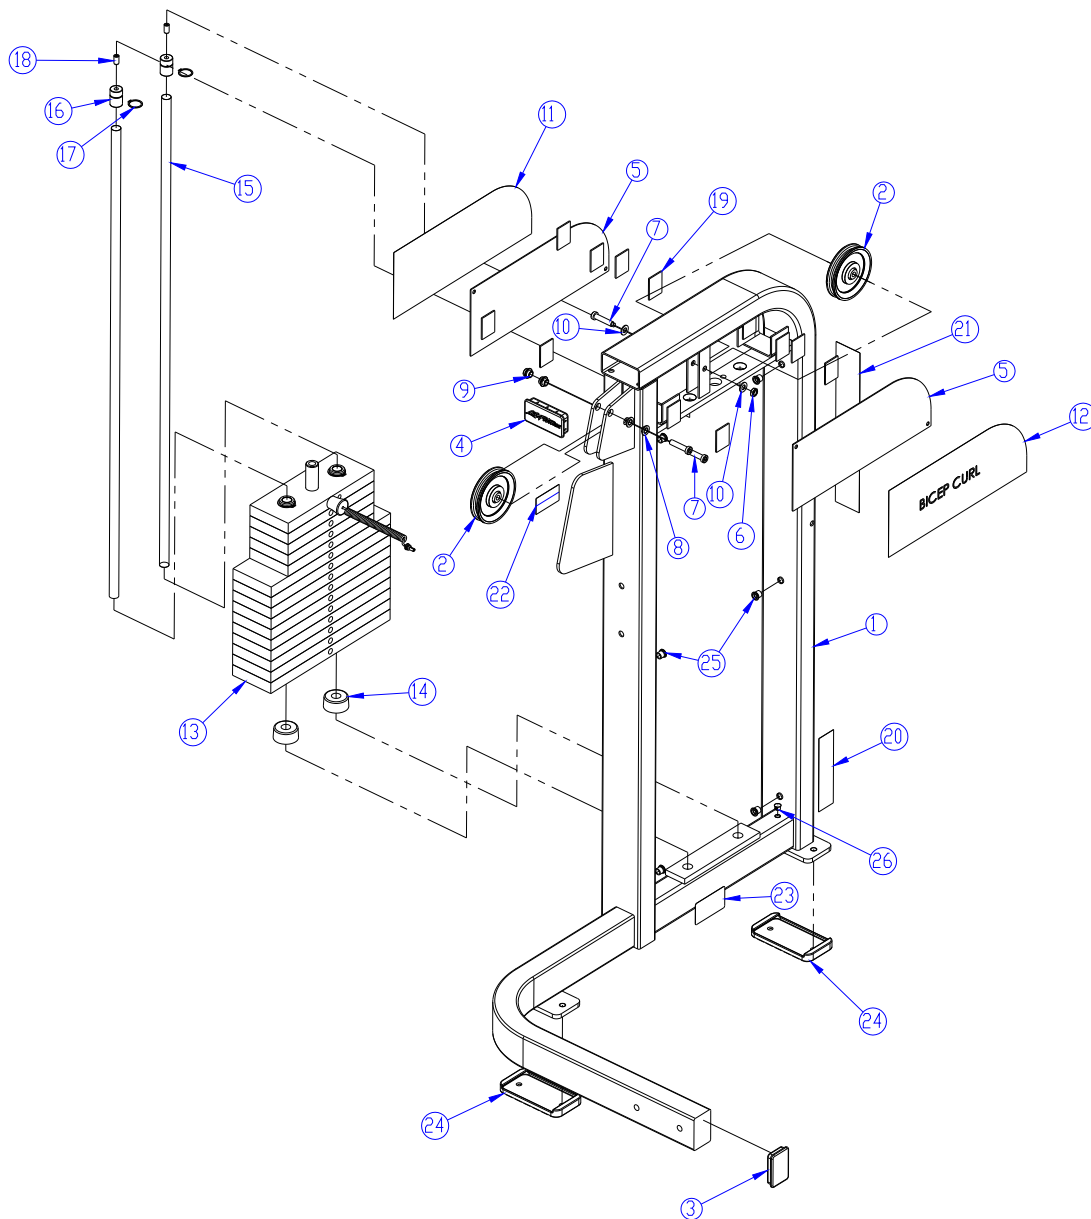

PSBCSE BICEPS CURL SIDE FRAME ASSEMBLY - 7442901

ITEM NO	QTY	PART NO	DESCRIPTION
1	1	7382101	WLDMT, PSBC- WEIGHT STACK
2	2	3237801	PULLEY, 4.5" OD
3	1	7352301	CAP, END 2 X 3
4	1	7352401	CAP, END 2 X 4
5	2	7606602	COVER, STACK-PRO2 STD
6	1	3236901	NUT, M10 X 1.5 JAM
7	3	3236206	SCREW, M10 X1.5 45MM
8	2	7348101	WASHER, SPACER
9	2	7335401	NUT, M10 X 1.5 SOCKET HEAD
10	2	3236601	WASHER, 3/8 SAE SS
11	1	7491101	LABEL, PSBC LOGO PANEL
12	1	7443001	LABEL, PSBC PLACARD
13	1	7353401	ASSY, 200LB STACK

ITEM NO	QTY	PART NO	DESCRIPTION
14	2	7352101	CUSHION, WEIGHT STACK
15	2	7328604	GUIDE ROD, .75 OD SOLID 43.88
16	2	7402301	RETAINER, GUIDEROD
17	2	3232421	RING, BRE .940, 5100-100 ST PP B
18	2	3240501	M10 X 1.5 HXS NO CUP ST BO
19	12	7544202	PAD, DUAL LOCK 250 1.5" X 2.0"
20	1	7422004	LABEL, 2" ASTM WARN
21	1	7348001	LABEL, LIFE FITNESS LOGO
22	1	7422003	LABEL, MOVING PARTS
23	1	7571301	LABEL, SERIAL NUMBER
24	2	7388201	Footpad, PS Rubber
25	6	3238101	NUT, BLIND INSERT M10 X 1.5
26	2	3237401	PLUG, 7/16" HOLE