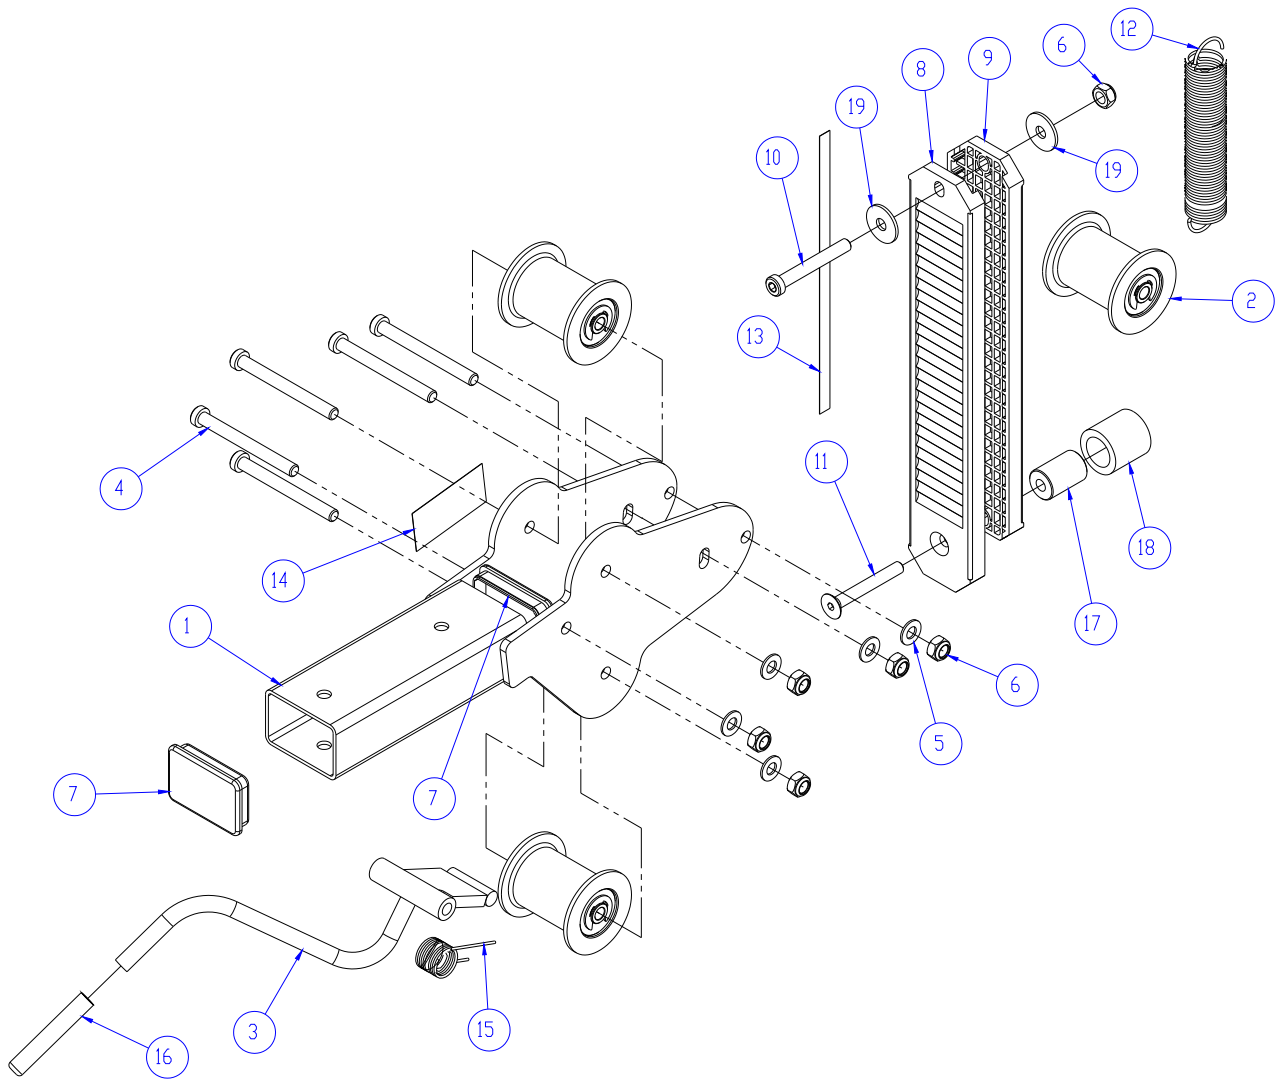

PSBCSE BICEPS CURL 90 DEGREE ROLLER SEAT ASSEMBLY - 7396701

ITEM NO	QTY	PART NO	DESCRIPTION
1	1	7396801	Wldmnt, 90 Deg Roller Seat
2	3	7564201	ASSY, SEAT ROLLER
3	1	7387595	WELDMNT, PS-ROLLER SEAT HANDLE
4	5	3236217	SCREW, M10 X1.5 100MM
5	5	3236601	WASHER, 3/8 SAE SS
6	6	3236801	NUT, M10 HEX NYLOCK SS
7	2	7352301	CAP, END 2 X 3
8	1	7564301	SEATRACK, ROLLER SERRATED
9	1	7564401	SEATRACK, FLAT
10	1	3236212	SCREW, M10 X1.5 75MM
11	1	3238312	M10x1.5x75mm
12	1	7442601	SPRING, PRO2 ROLLER SEAT
13	1	7422002	LABEL, SEAT ADJUST
14	1	7422001	LABEL, SEAT INST
15	1	7442701	SPRNG, PRO2 HANDLE TORSION
16	1	3238502	CAP, 1/2 X 3
17	1	7570601	STOP, ROLLER SEAT
18	1	3235802	GRIP, SHADOW GRAY, 1.5"
19	2	3236602	WASHER, 3/8 ID X 1.25 OD SS