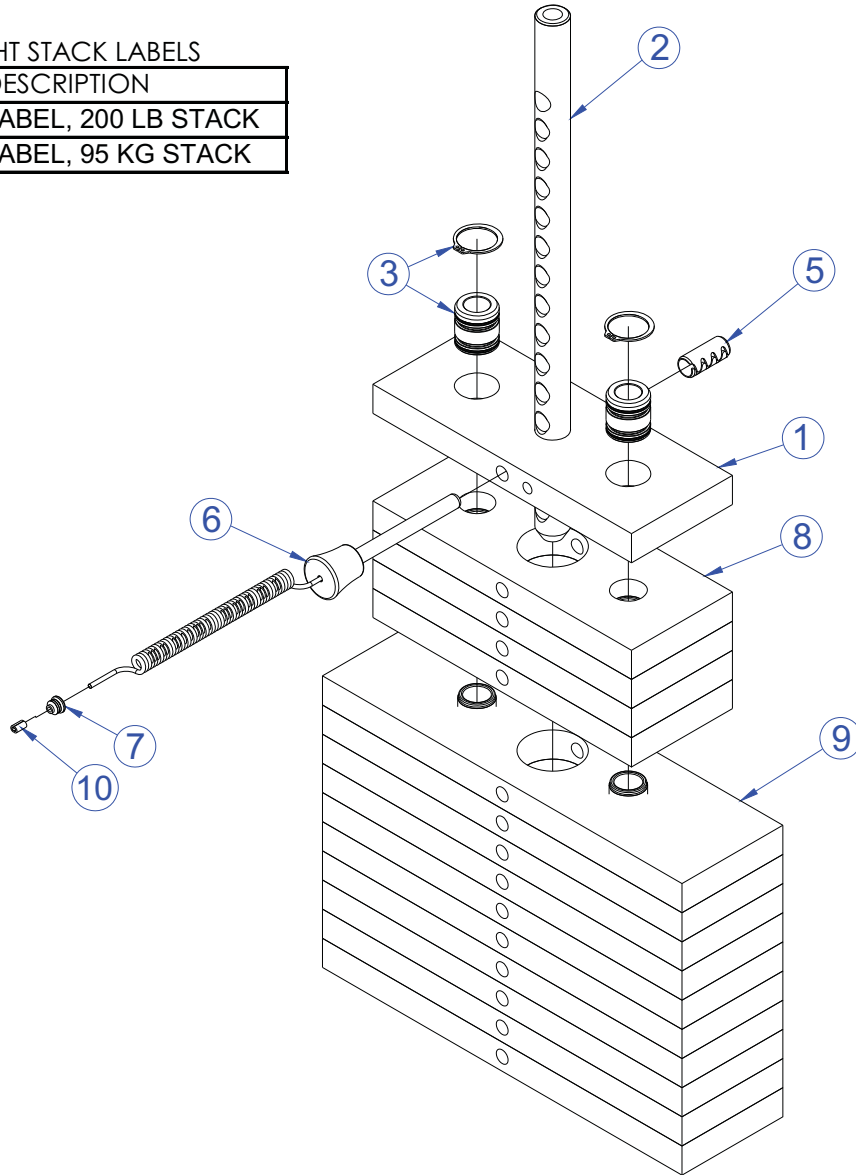

PSBCSE BICEPS CURL INCREMENT WEIGHT W/STRIKER - 7415101

ITEM NO	QTY	PART NO	DESCRIPTION
1	2	7446501	ASSY, 5LB INCREMENT WEIGHT
2	1	8002601	PLATE, INCR. WT STRIKER
3	2	3236202	SCREW, M10 X1.5 25MM
4	2	3236801	NUT, M10 HEX NYLOCK SS
5	2	7767601	BUMPER, PS INCREMENT WT
6	2	3237401	PLUG, 7/16" HOLE

PSBCSE BICEPS CURL WEIGHT STACK ASSY 200LB - 7353401

WEIGHT STACK LABELS

PART NO	DESCRIPTION
7987001	LABEL, 200 LB STACK
7987301	LABEL, 95 KG STACK

ITEM NO	QTY	PART NO	DESCRIPTION
1	1	7353901	HEADPLATE, WT. STACK
2	1	7352601	BAYONET, 14 PLATE
3	2 / 2	7338001	HEADPLATE BUSHING & CLIP
5	1	3236001	BUSHING, SPRING PIN
6	1	7353001	ASSY, SELECTOR PIN
7	1	7356501	PLUG, LANYARD ATTACHMENT
8	4	7353701	ASSY, 10 LB PLATE
9	10	7353801	ASSY, 15 LB PLATE
10	1	7523601	CRIMP, CABLE