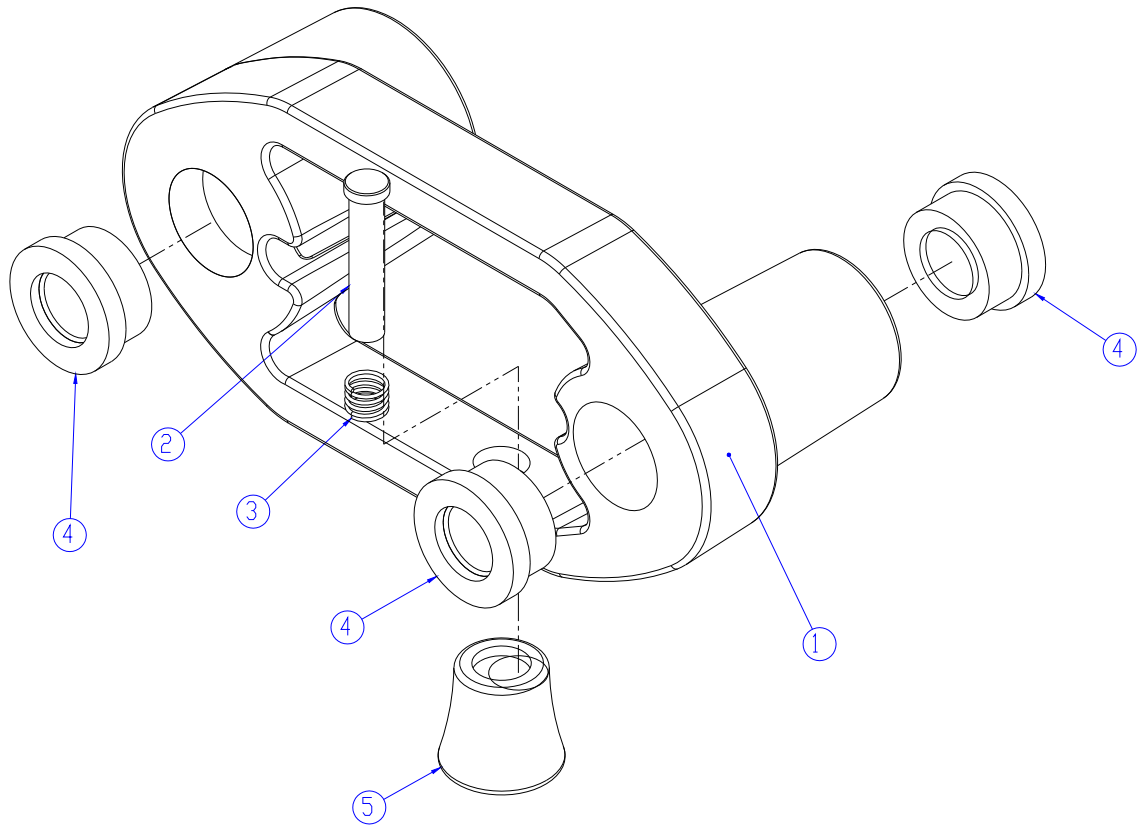

PSBCSE BICEPS CURL INCREMENT WEIGHT ASSEMBLY - 7446501

ITEM NO	QTY	PART NO	DESCRIPTION
1	1	7446602	BODY, 5LB INCREMENT WEIGHT
2	1	7446901	PIN, RETAINING
3	1	7447001	SPRING, COMPRESSION
4	3	7560001	BUSHING, MTS, INC WEIGHT
5	1	7351401	KNOB, TULIP STYLE