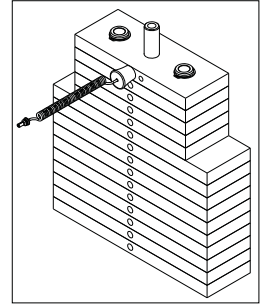

PSBCSE BICEPS CURL WEIGHT STACK ASSY 200LB - 7353401

WEIGHT STACK LABELS

PART NO	DESCRIPTION
7987001	LABEL, 200 LB STACK
7987301	LABEL, 95 KG STACK

ITEM NO	QTY	PART NO	DESCRIPTION
1	1	7353901	HEADPLATE, WT. STACK
2	1	7352601	BAYONET, 14 PLATE
3	2 / 2	7338001	HEADPLATE BUSHING & CLIP
5	1	3236001	BUSHING, SPRING PIN
6	1	7353001	ASSY, SELECTOR PIN
7	1	7356501	PLUG, LANYARD ATTACHMENT
8	4	7353701	ASSY, 10 LB PLATE
9	10	7353801	ASSY, 15 LB PLATE
10	1	7523601	CRIMP, CABLE