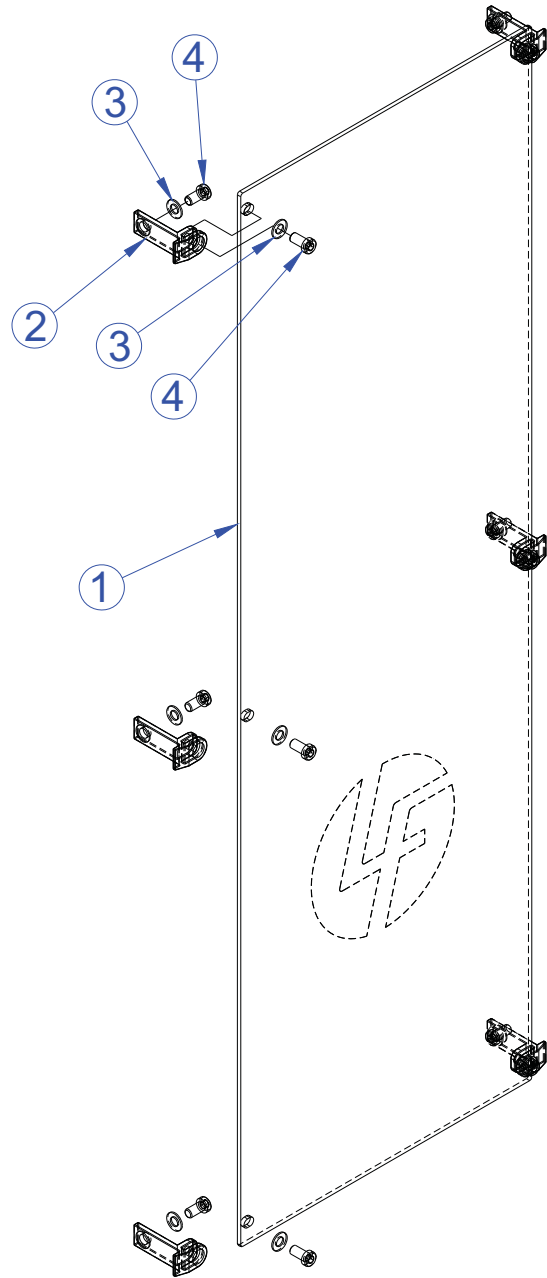

PSBCSE BICEPS CURL REAR SHROUD KIT STD-SHORT - 7415201

ITEM NO	QTY	PART NO	DESCRIPTION
1	1	7376801	SHIELD, PS REAR
2	6	7655301	BRACKET, PS REAR SHIELD
3	12	3236601	WASHER, 3/8 SAE SS
4	12	3236201	SCREW, M10 X1.5 20MM