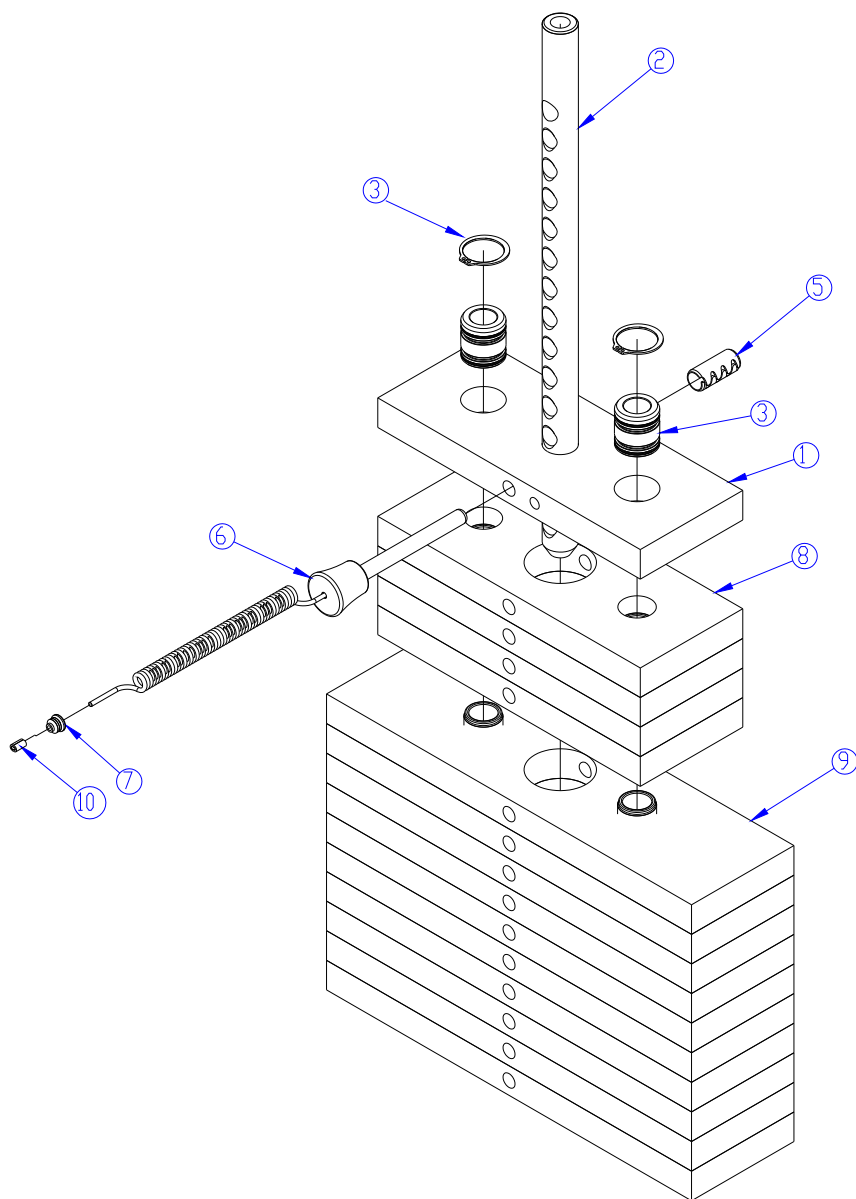

PSBCSE BICEPS CURL WEIGHT STACK ASSEMBLY 200LB - 7353401

ITEM NO	QTY	PART NO	DESCRIPTION
1	1	7353901	HEADPLATE, WT. STACK
2	1	7352601	BAYONET, 14 PLATE
3	2 / 2	7338001	HEADPLATE BUSHING & CLIP
5	1	3236001	BUSHING, SPRING PIN
6	1	7353001	ASSY, SELECTOR PIN
7	1	7356501	PLUG, LANYARD ATTACHMENT
8	4	7353701	ASSY, 10 LB PLATE
9	10	7353801	ASSY, 15 LB PLATE
10	1	7523601	CRIMP, CABLE