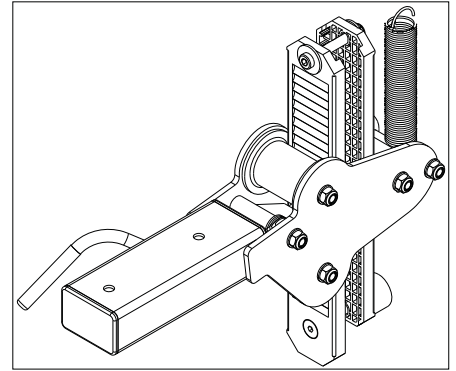

PSBCSE BICEPS CURL ROLLER SEAT ASSEMBLY LEGEND

ITEM NO.	QTY.	PART NO.	DESCRIPTION
1	1	7396801	WELDMNT, 90 DEG ROLLER SEAT
2	3	7564201	ASSY, SEAT ROLLER
3	1	7387595	WELDMNT, PS-ROLLER SEAT HANDLE
4	5	3236217	SCREW, M10 X1.5 100MM
5	5	3236601	WASHER, 3/8 SAE SS
6	6	3236801	NUT, M10 HEX NYLOCK SS
7	2	7352301	CAP, END 2 X 3
8	1	7564301	SEATRACK, ROLLER SERRATED
9	1	7564401	SEATRACK, FLAT
10	1	3236212	SCREW, M10 X1.5 75MM
11	1	3238312	M10x1.5x75mm
12	1	7442601	SPRING, PRO2 ROLLER SEAT
13	1	7422002	LABEL, SEAT ADJUST
14	1	7422001	LABEL, SEAT INST
15	1	7442701	SPRNG, PRO2 HANDLE TORSION
16	1	3238502	CAP, 1/2 X 3
17	1	7570601	STOP, ROLLER SEAT
18	1	3235802	GRIP, SHADOW GRAY, 1.5"
19	2	3236602	WASHER, 3/8 ID X 1.25 OD SS