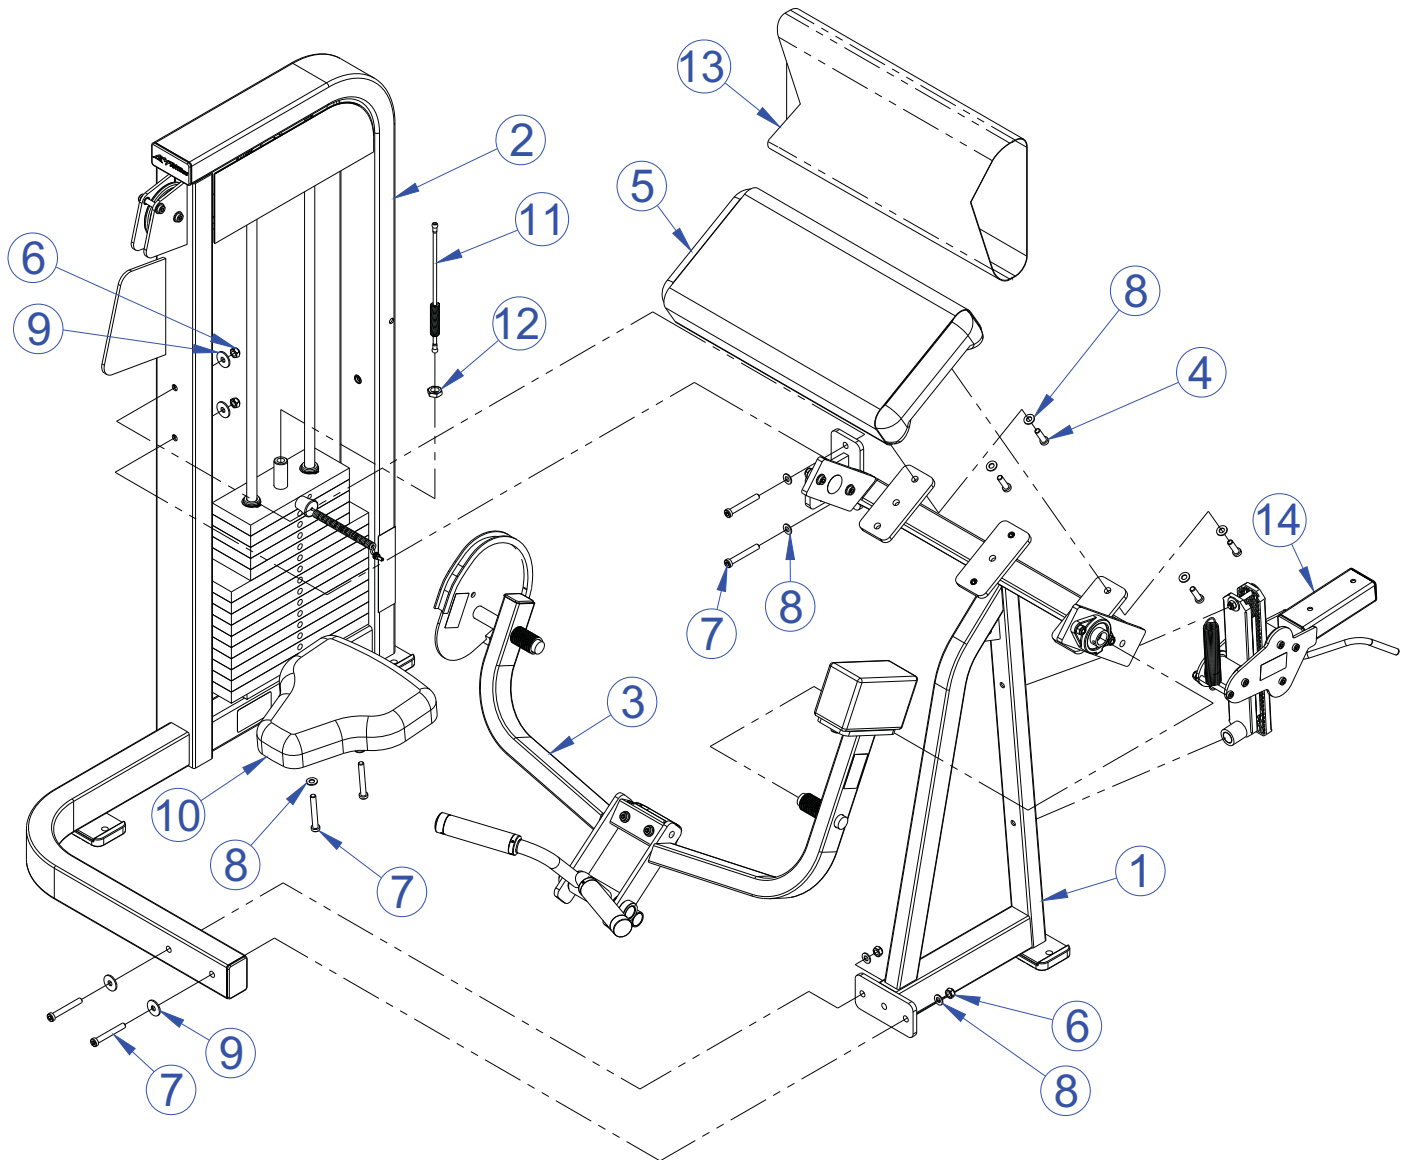

PSBCSE BICEPS CURL COMPONENT ASSEMBLY

SEE PAGE 4 FOR LEGEND

PSBCSE BICEPS CURL COMPONENT ASSEMBLY LEGEND

ITEM NO.	QTY.	PART NO.	DESCRIPTION
1	1	7442801	ASSY, PSBC SEAT FRAME
2	1	7442901	ASSY, PSBC SIDE FRAME
3	1	7443101	ASSY, PSBC MOVEMENT ARM
4	4	3236204	SCREW, M10 X1.5 35MM
5	1	80070XX	PAD, ELBOW 24 X 11
6	4	3236801	NUT, M10 HEX NYLOCK SS
7	6	3236212	SCREW, M10 X1.5 75MM
8	10	3236601	WASHER, 3/8 SAE SS
9	4	3236602	WASHER, 3/8 ID X 1.25 OD SS
10	1	7351901	PAD, SADDLE
11	1	7423701	CABLE, PSBC
12	1	3236902	NUT, M16 X 2 HEX JAM SS
13	1	80279XX	COVER, ELBOW PAD
14	1	7396701	ASSY, ROLLER SEAT 90 DEG

PSBCSE BICEPS CURL SIDE FRAME ASSEMBLY - 7442901

SEE PAGE 6 FOR LEGEND

PSBCSE BICEPS CURL SIDE FRAME ASSEMBLY LEGEND

ITEM NO.	QTY.	PART NO.	DESCRIPTION
1	1	7382101	WLDMT, PSBC- WEIGHT STACK
2	2	3237801	PULLEY, 4.5" OD
3	1	7352301	CAP, END 2 X 3
4	1	7352401	CAP, END 2 X 4
5	2	7606602	COVER, STACK-PRO2 STD
6	1	3236901	NUT, M10 X 1.5 JAM
7	3	3236206	SCREW, M10 X1.5 45MM
8	2	7348101	WASHER, SPACER
9	2	7335401	NUT, M10 X 1.5 SOCKET HEAD
10	2	3236601	WASHER, 3/8 SAE SS
11	1	7491101	LABEL, PSBC LOGO PANEL
12	1	7443001	LABEL, PSBC PLACARD
13	1	7353401	ASSY, 200LB STACK
14	2	7352101	CUSHION, WEIGHT STACK
15	2	7328604	GUIDE ROD, .75 OD SOLID 43.88
16	2	7402301	RETAINER, GUIDEROD
17	2	3232421	RING, BRE .940, 5100-100 ST PP B
18	2	3240501	M10 X 1.5 HXS NO CUP ST BO
19	12	7544202	PAD, DUAL LOCK 250 1.5" X 2.0"
20	1	7422004	LABEL, 2" ASTM WARN
21	1	7348001	LABEL, LIFE FITNESS LOGO
22	1	7422003	LABEL, MOVING PARTS
23	1	7571301	LABEL, SERIAL NUMBER
24	2	7388201	FOOTPAD, PS RUBBER
25	6	3238101	NUT, BLIND INSERT M10 X 1.5
26	2	3237401	PLUG, 7/16" HOLE