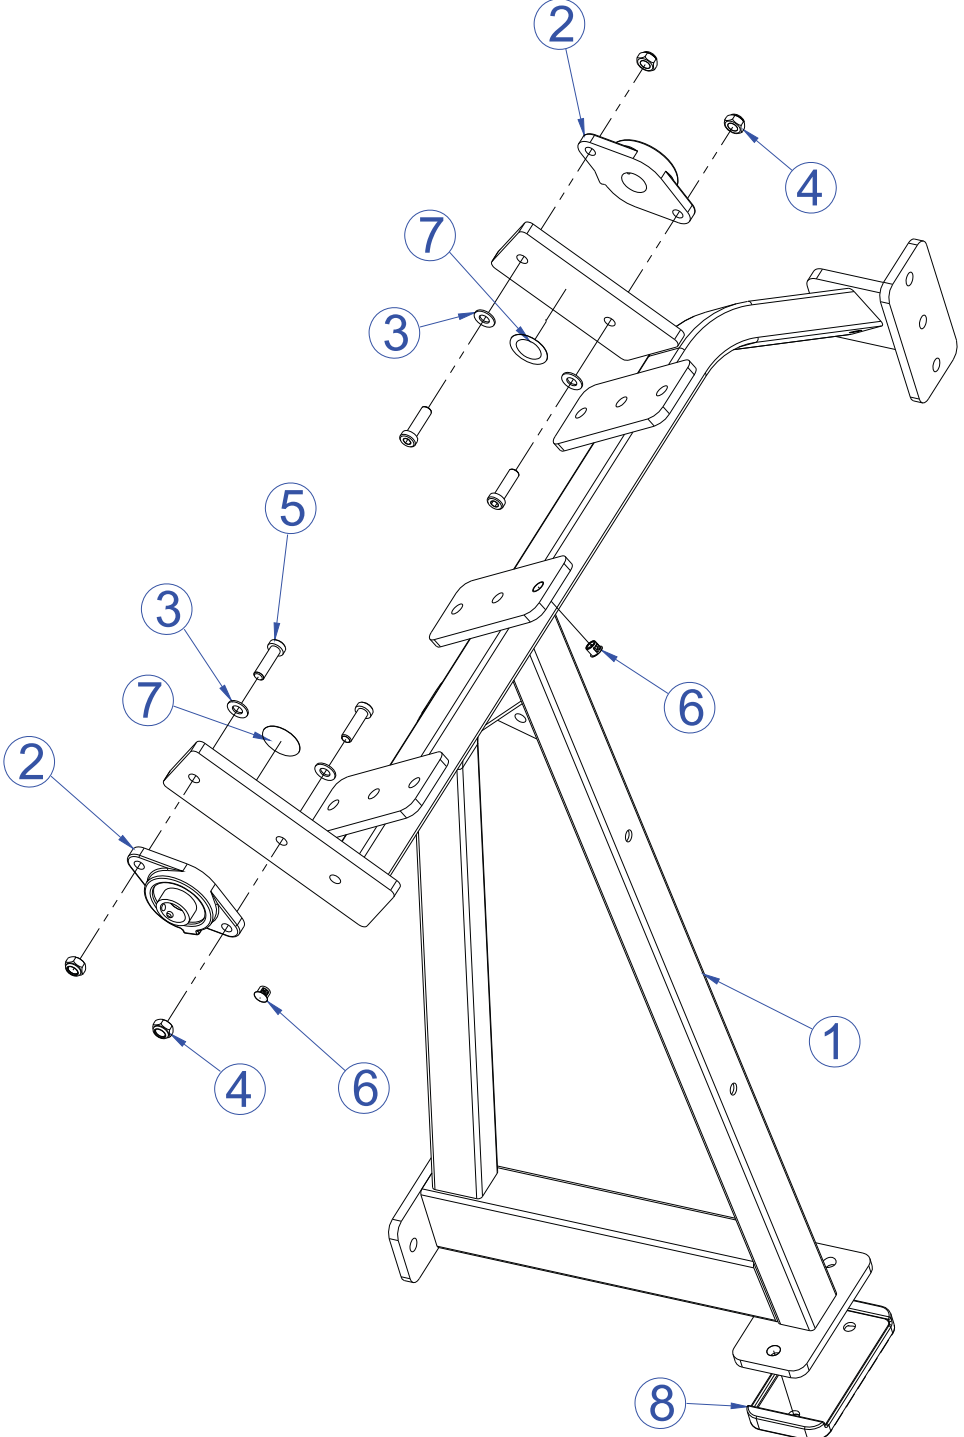

**PSBCSE BICEPS CURL
SEAT FRAME ASSEMBLY - 7442801**

SEE PAGE 10 FOR LEGEND