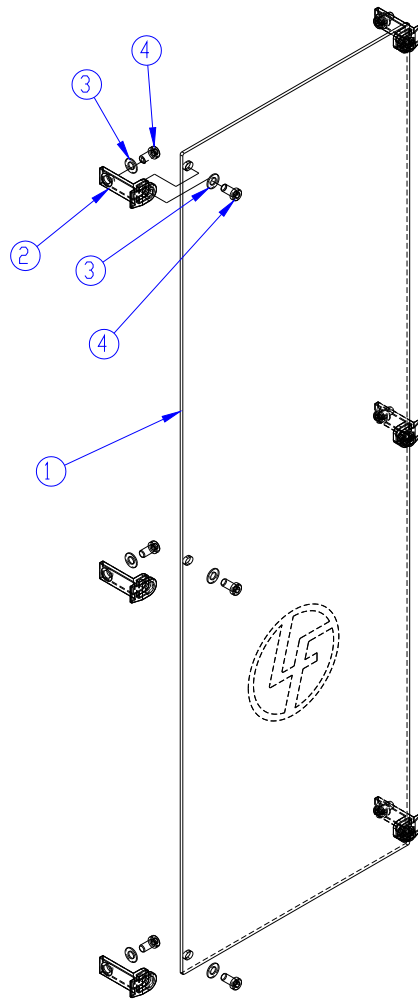

PSBCSE BICEPS CURL SHROUD KIT STD-SHORT - 7415201

ITEM NO	QTY	PART NO	DESCRIPTION
1	1	7376801	SHIELD, PS REAR
2	6	7655301	BRACKET, PS REAR SHIELD
3	12	3236601	WASHER, 3/8 SAE SS
4	12	3236201	SCREW, M10 X1.5 20MM