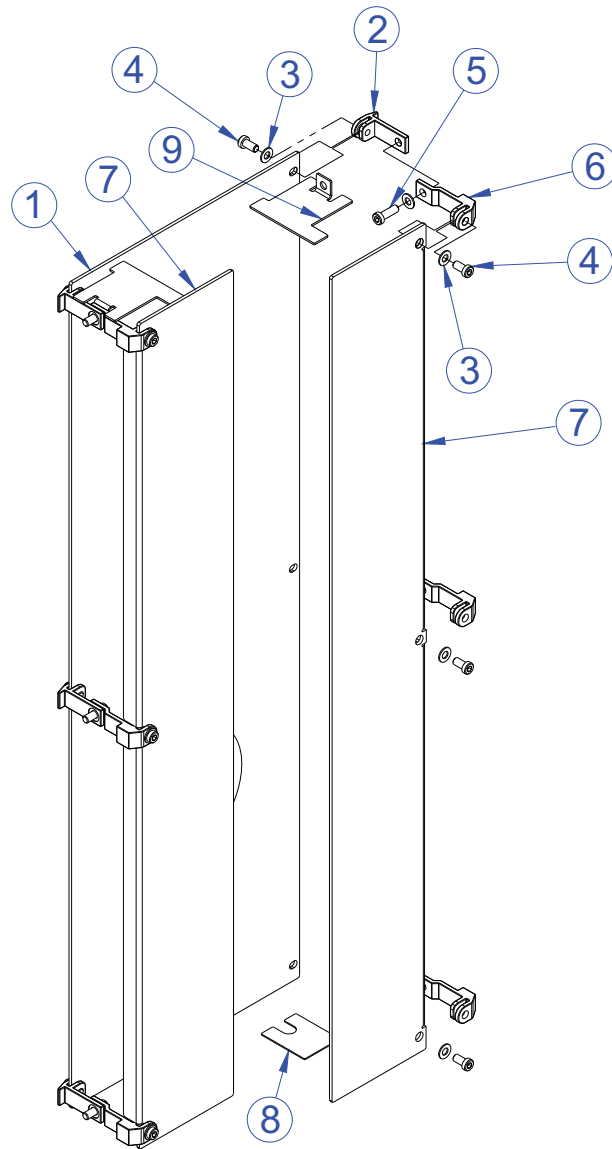

PSBCSE BICEPS CURL OPTIONAL FULL SHROUD KIT STD-SHORT - 7539601

ITEM NO.	QTY.	PART NO.	DESCRIPTION
1	1	7376801	SHIELD, PS REAR
2	6	7655301	BRACKET, PS REAR SHIELD
3	18	3236601	WASHER, 3/8 SAE SS
4	12	3236201	SCREW, M10 X1.5 20MM
5	6	3236203	SCREW, M10 X1.5 30MM
6	6	7376601	BRACKET, PS FRONT SHIELD
7	2	7376901	SHIELD, PS - FRONT
8	2	7570901	PLATE, PS SHIELD STAND-OFF
9	2	7657401	PLATE, PRO2 SHROUD SPCR