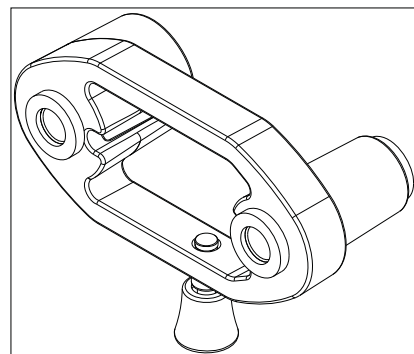

PSBCSE BICEPS CURL 5LB INCREMENT WEIGHT ASSEMBLY - 7446501

ITEM NO	QTY	PART NO	DESCRIPTION
1	1	7446602	BODY, 5LB INCREMENT WEIGHT
2	1	7446901	PIN, RETAINING
3	1	7447001	SPRING, COMPRESSION
4	3	7560001	BUSHING, MTS, INC WEIGHT
5	1	7351401	KNOB, TULIP STYLE