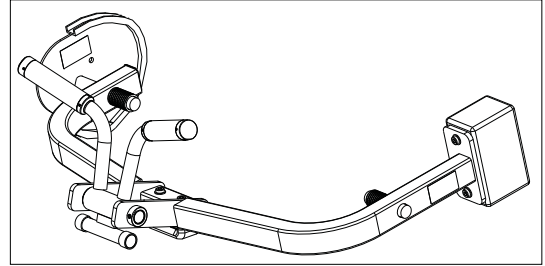

PSBCSE BICEPS CURL MOVEMENT ARM ASSEMBLY LEGEND

ITEM NO.	QTY.	PART NO.	DESCRIPTION
1	1	7382901	WLDMT, PSBC- MOVEMENT ARM
2	1	7383301	WLDMT, PSBC- HANDLE BAR ASSY
3	1	7358203	SHAFT, 1 DIA X 6.75
4	2	3104903	1.00" ID 1.25" OD BRONZ BUSHING
5	2	3236203	SCREW, M10 X1.5 30MM
6	1	7352001	BUMPER, 2-1/8 X 4-5/8
7	2	3236801	NUT, M10 HEX NYLOCK SS
8	2	3236210	SCREW, M10 X1.5 65MM
9	2	7662802	RING, GRIP 1.50 OD
10	2	7662902	CAP, GRIP 1.50 OD
11	2	7690101	BUMPER, SLEEVE - 1 INCH DIA
12	6	3236601	WASHER, 3/8 SAE SS
13	1	7352201	CAP, END 1-1/2 X 2
14	2	7435301	COLLAR, SHAFT 1.020 ID
15	1	7802401	WEIGHT, COUNTER MED
16	2	3235802	GRIP, 1.50"OD
17	2	7422003	LABEL, MOVING PARTS
18	6	3237401	PLUG, 7/16" HOLE
19	2	6912804	SLEEVE, ACCRDN 1.0 ID X 2