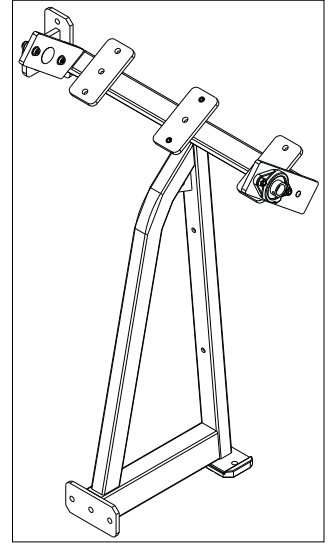

PSBCSE BICEPS CURL SEAT FRAME ASSEMBLY LEGEND

ITEM NO.	QTY.	PART NO.	DESCRIPTION
1	1	7381901	WLDMT, PSBC- SEAT FRAME
2	2	3237701	ASSY, PILLOW BLOCK 4.88 X 2.75
3	4	3236601	WASHER, 3/8 SAE SS
4	4	3236801	NUT, M10 HEX NYLOCK SS
5	4	3236204	SCREW, M10 X1.5 35MM
6	3	3237401	PLUG, 7/16" HOLE
7	2	7488701	LABEL, AXIS OF ROTATION
8	1	7388201	FOOTPAD, PS RUBBER