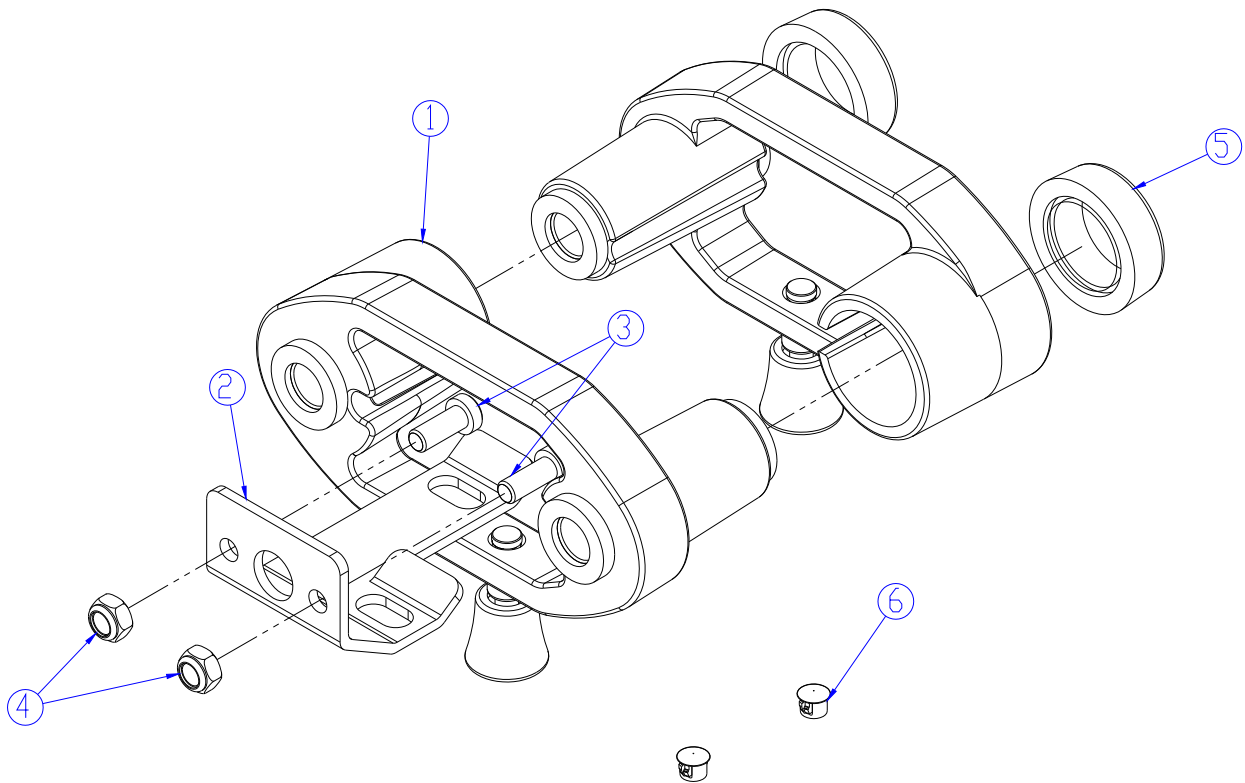

PSBCSE BICEPS CURL INCREMENT WEIGHT W/STRIKER - 7415101

ITEM NO	QTY	PART NO	DESCRIPTION
1	2	7446501	ASSY, 5LB INCREMENT WEIGHT
2	1	7447101	PLATE, INCR. WT STRIKER
3	2	3236202	SCREW, M10 X1.5 25MM
4	2	3236801	NUT, M10 HEX NYLOCK SS
5	2	7767601	BUMPER, PS INCREMENT WT
6	2	3237401	PLUG, 7/16" HOLE