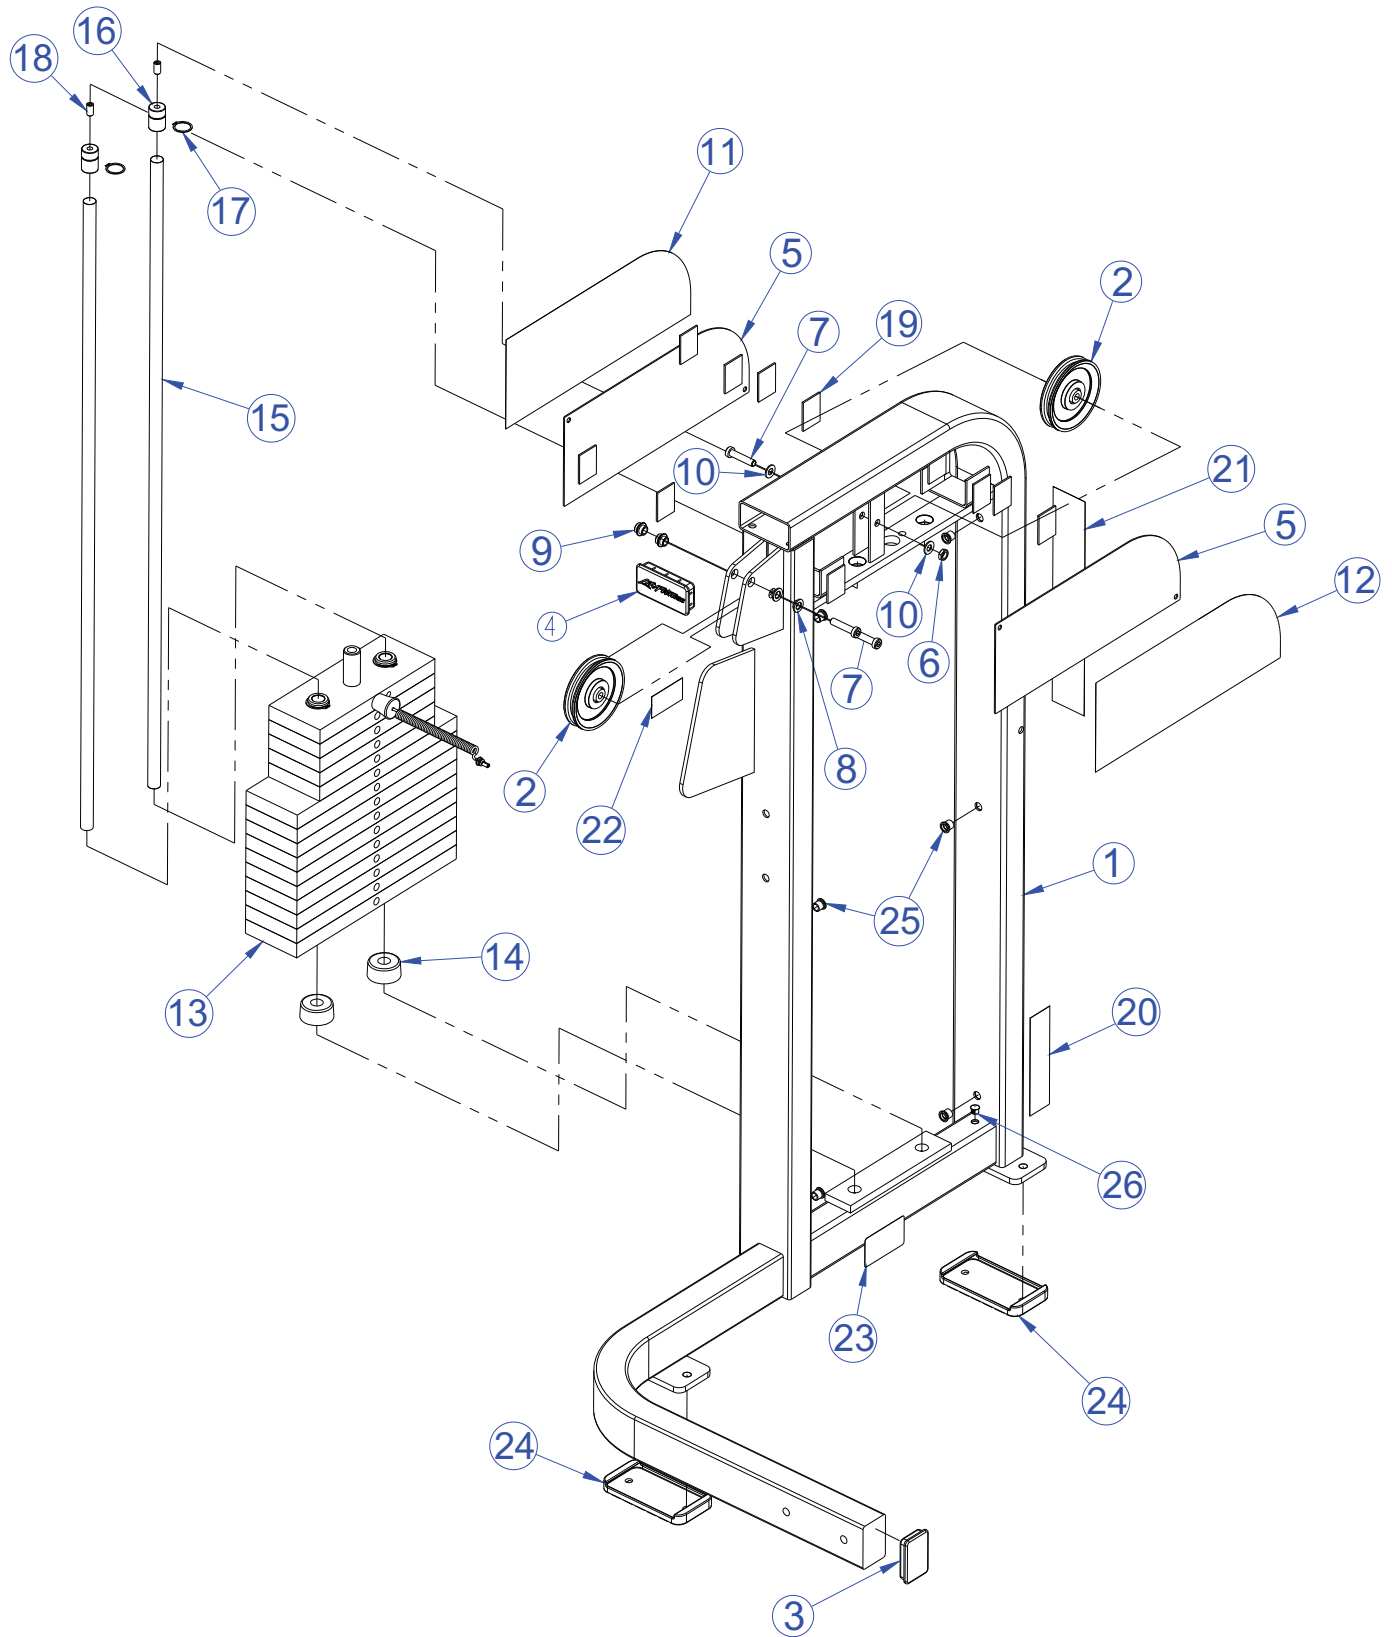

PSBCSE BICEPS CURL COMPONENT ASSEMBLY

SEE PAGE 4 FOR LEGEND

PSBCSE BICEPS CURL COMPONENT ASSEMBLY LEGEND

ITEM NO.	QTY.	PART NO.	DESCRIPTION
1	1	7442801	ASSY, PSBC SEAT FRAME
2	1	7442901	ASSY, PSBC SIDE FRAME
3	1	7443101	ASSY, PSBC MOVEMENT ARM
4	4	3236204	SCREW, M10 X1.5 35MM
5	1	80070XX	PAD, ELBOW 24 X 11
6	4	3236801	NUT, M10 HEX NYLOCK SS
7	6	3236212	SCREW, M10 X1.5 75MM
8	10	3236601	WASHER, 3/8 SAE SS
9	4	3236602	WASHER, 3/8 ID X 1.25 OD SS
10	1	7351901	PAD, SADDLE
11	1	7423701	CABLE, PSBC
12	1	3236902	NUT, M16 X 2 HEX JAM SS
13	1	80279XX	COVER, ELBOW PAD
14	1	7396701	ASSY, ROLLER SEAT 90 DEG

PSBCSE BICEPS CURL SIDE FRAME ASSEMBLY - 7442901

SEE PAGE 6 FOR LEGEND

PSBCSE BICEPS CURL SIDE FRAME ASSEMBLY LEGEND

ITEM NO.	QTY.	PART NO.	DESCRIPTION
1	1	7382101	WLDMT, PSBC- WEIGHT STACK
2	2	3237801	PULLEY, 4.5" OD
3	1	7352301	CAP, END 2 X 3
4	1	7352401	CAP, END 2 X 4
5	2	7606602	COVER, STACK-PRO2 STD
6	1	3236901	NUT, M10 X 1.5 JAM
7	3	3236206	SCREW, M10 X1.5 45MM
8	2	7348101	WASHER, SPACER
9	2	7335401	NUT, M10 X 1.5 SOCKET HEAD
10	2	3236601	WASHER, 3/8 SAE SS
11	1	7491101	LABEL, PSBC LOGO PANEL
12	1	7443001	LABEL, PSBC PLACARD
13	1	7353401	ASSY, 200LB STACK
14	2	7352101	CUSHION, WEIGHT STACK
15	2	7328604	GUIDE ROD, .75 OD SOLID 43.88
16	2	7402301	RETAINER, GUIDEROD
17	2	3232421	RING, BRE .940, 5100-100 ST PP B
18	2	3240501	M10 X 1.5 HXS NO CUP ST BO
19	12	7544202	PAD, DUAL LOCK 250 1.5" X 2.0"
20	1	7422004	LABEL, 2" ASTM WARN
21	1	7348001	LABEL, LIFE FITNESS LOGO
22	1	7422003	LABEL, MOVING PARTS
23	1	7571301	LABEL, SERIAL NUMBER
24	2	7388201	FOOTPAD, PS RUBBER
25	6	3238101	NUT, BLIND INSERT M10 X 1.5
26	2	3237401	PLUG, 7/16" HOLE